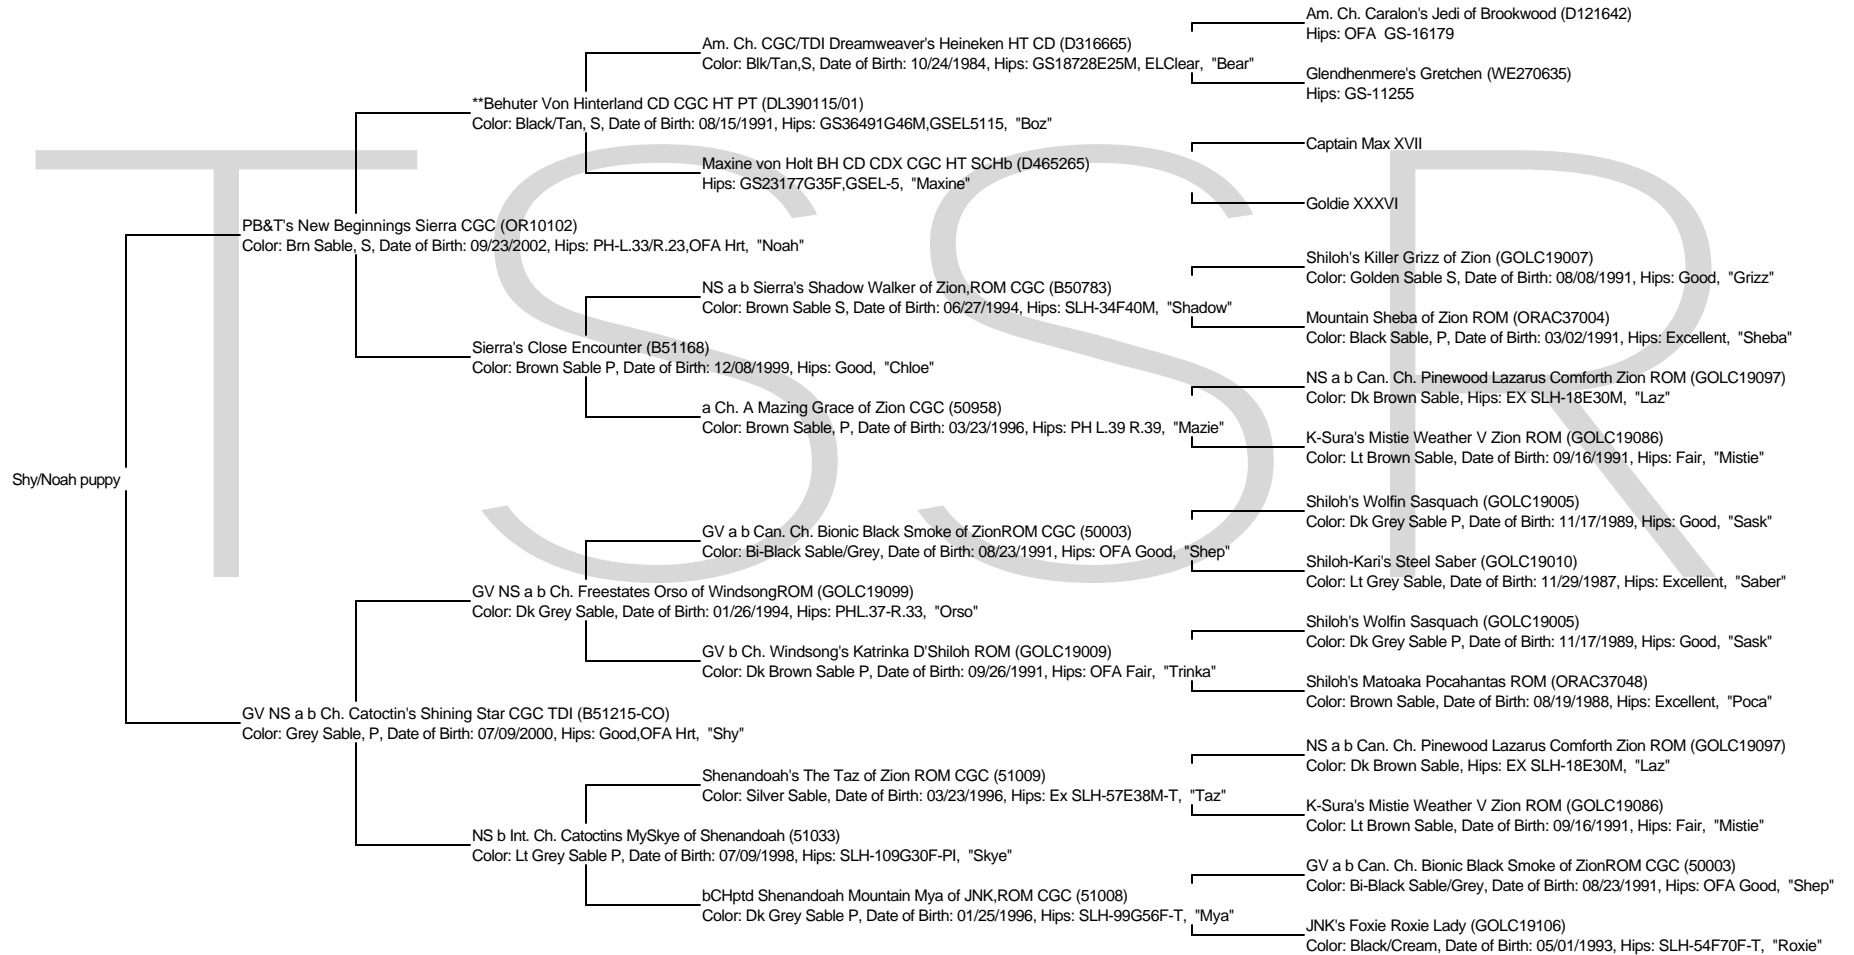

PEDIGREE FOR SHY/NOAH PUPPY

Date of Birth: 02/03/2005

Breeder: Nancy Dietz/Becky Althoff

01-20-2005